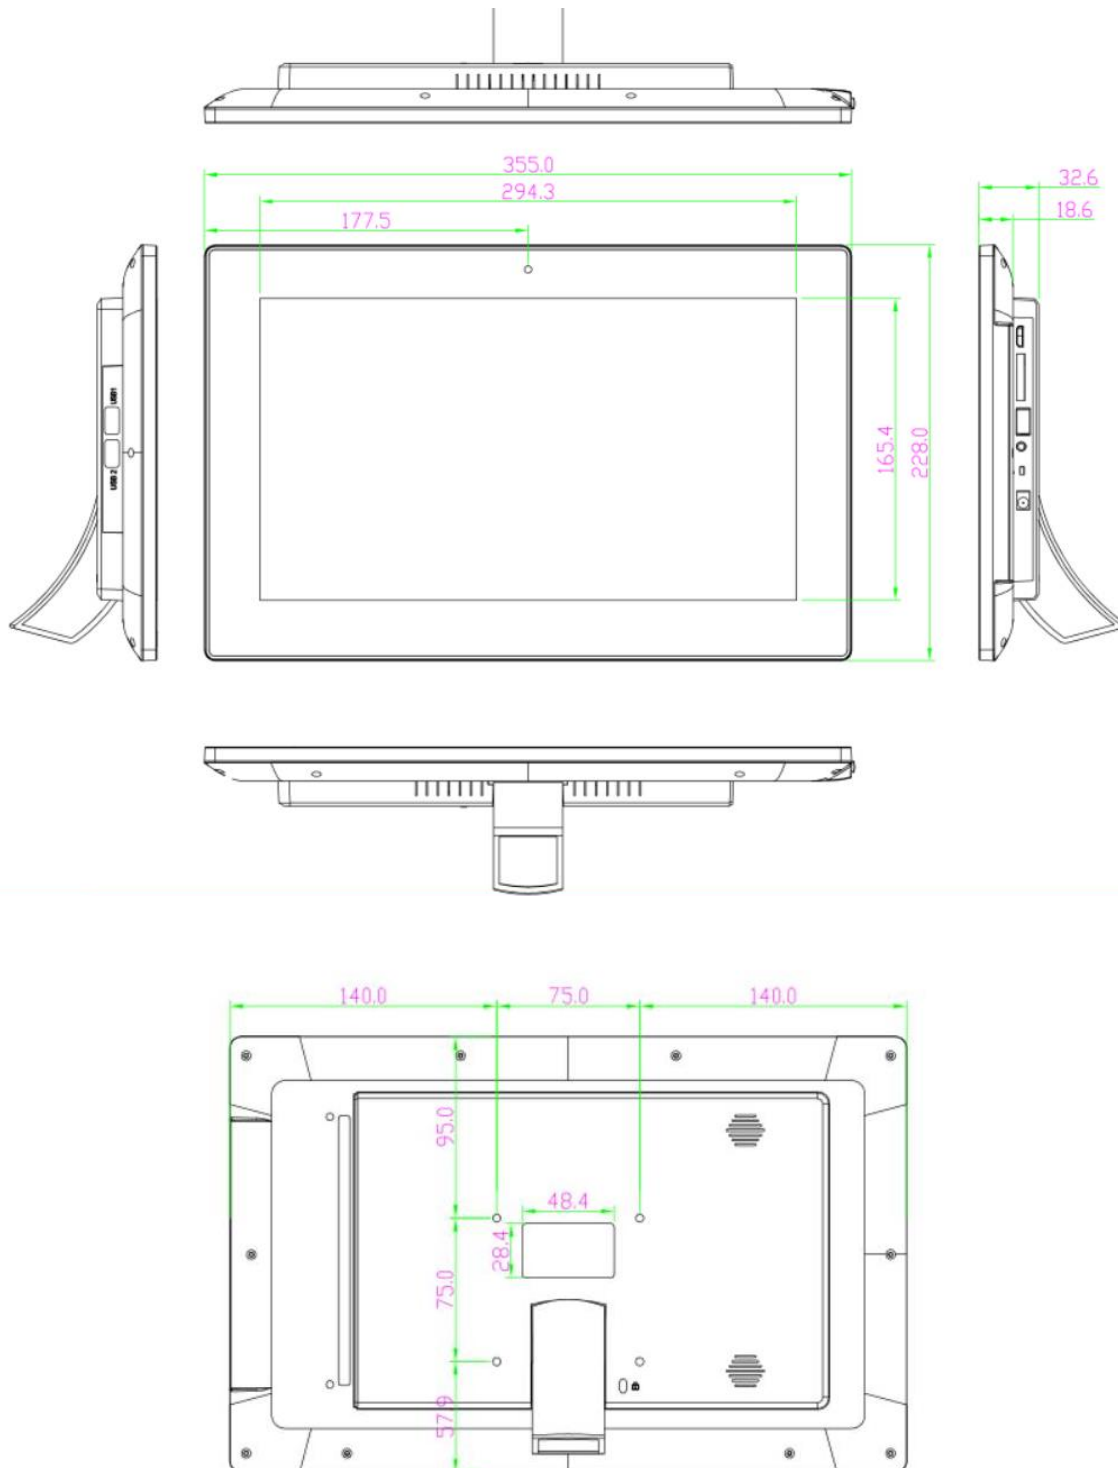

## Product Specification

Model No.: P14KDTAB02NS

CPU	Rockchip RK3288, quad-core Cortex-A17, GPU Mali-T764, Up to 1.8G
OS	Android 8.1
RAM	DDR3 2G/(4G optional)
Internal Storage	EMMC 16G (32G/64G Optional), supports NAND FLASH.
Resolution/Aspect Ratio	1920x1080/16:9
Viewing Angle	85/85/85/85
Network Support	With RJ45 port, supports 10/100/1000M Ethernet. Built-in Wifi & BT module, supports Wi-Fi 802.11b/g/n (ac upgradable), BT4.1.
Image rotation	Supports 0°, 90°, 180°, 270° manual / automatic rotation and gravity sensing.
Clock	Built-in battery power supply.
User Interface	USB Host x1, USB OTGx1 TF card, supports up to 32GB HDMI output.
Hardware Keys	7 Buttons ( Menu /Esc/Vol-/Vol+/Next/Prev./Enter)
Stereo Speaker	3Wx2
Brightness	250nits
Contrast	700:1
Lifetime	30000hrs
Audio	MP3,WMA,WAV, APE, FLAC, AAC, OGG,M4A,3GPP
Video	H.264,MPEG2,VP6,VP8,MVC 2160P@24FPS. YouTube online video play, up to 1080P, HTML5, Flash10.1.
Picture	Supports PNG,BMP,JPG
Power Adapter	Input: AC100-240V.50-60HZ Output: DC12V 3A.
Language	Multiple languages.
Wall mount	VESA 75mm
Weight	1Kg
Operation Condition	0°C~40°C
Storage Condition	-20°C~55°C

## Dimension: