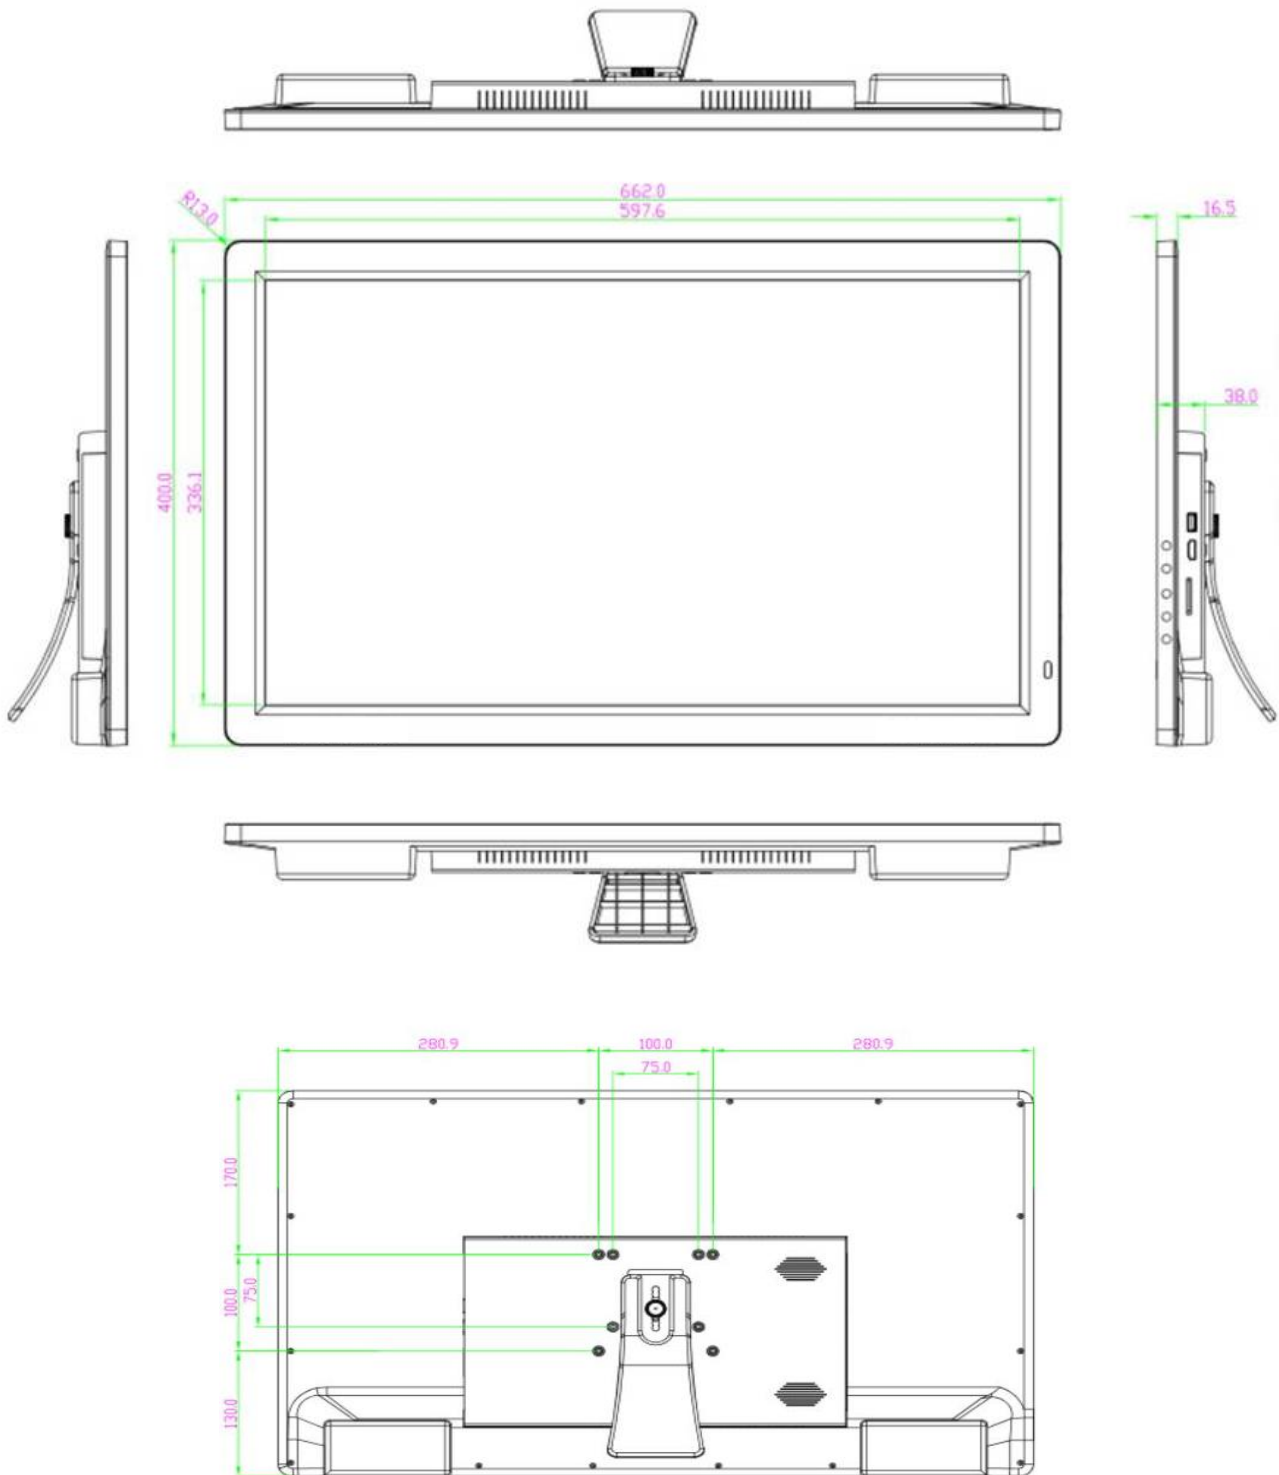

Product Specification

Model No.: P27KDTAB02NS

CPU	Rockchip RK3288, quad-core Cortex-A17, GPU Mali-T764, Up to 1.8G
OS	Android 8.1
RAM	DDR3 2G/(4G optional)
Internal Storage	EMMC 16G(32G/64G Optional), supports NAND FLASH.
Resolution/Aspect Ratio	1920x1080/16:9
Viewing Angle	89/89/89/89
Network Support	With RJ45 port, supports 10/100/1000M Ethernet. Built-in Wifi&BT module, supports Wi-Fi 802.11b/g/n (ac upgradable), BT4.1.
Image rotation	Supports 0°, 90°, 180°, 270° manual / automatic rotation and gravity sensing.
Clock	Built-in battery power supply.
User Interface	USB Host x1, USB OTGx1 TF card, supports up to 32GB HDMI output.
Hardware Keys	5 Buttons (Menu /Vol-/Vol+/Prev/Enter)+Power switch
Stereo Speaker	5Wx2
Brightness	250nits
Contrast	700:1
Lifetime	30000hrs
Audio	MP3,WMA,WAV, APE, FLAC, AAC, OGG,M4A,3GPP
Video	H.264,MPEG2,VP6,VP8,MVC 2160P@24FPS. YouTube online video play, up to 1080P, HTML5, Flash10.1.
Picture	Supports PNG,BMP,JPG
Power Adapter	Input: AC100-240V.50-60HZ Output: DC12V 3A.
Language	Multiple languages.
Wall mount	VESA 100mm
Weight	4.85Kg
Operation Condition	0°C~40°C
Storage Condition	-20°C~55°C

Datasheet - *Permaplay*

Dimension:

Datasheet - *Permaplay*

Photos: