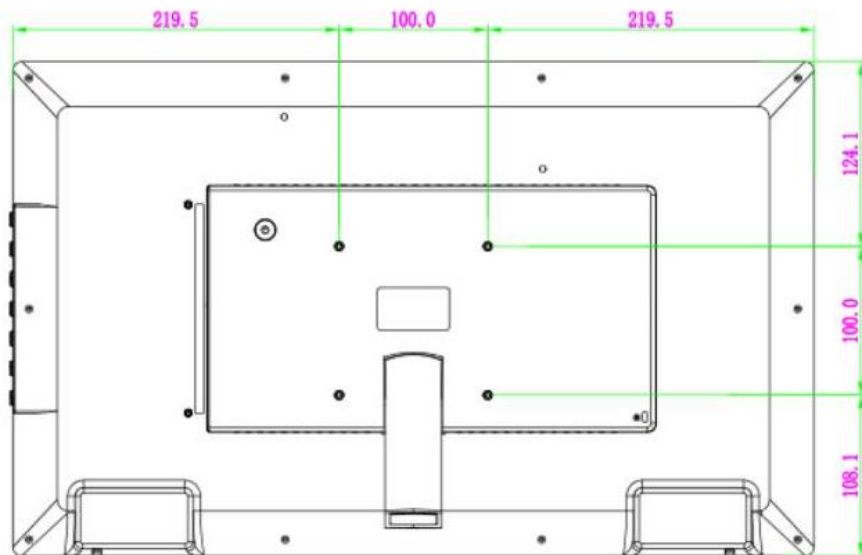

Product Specification

Model No.: P215KDTAB02NS

CPU	Rockchip RK3288, quad-core Cortex-A17, GPU Mali-T764, Up to 1.8G
OS	Android 8.1
RAM	DDR3 2G/(4G optional)
Internal Storage	EMMC 16G (32G/64G Optional), supports NAND FLASH.
Resolution/Aspect Ratio	1920x1080/16:9
Viewing Angle	89/89/89/89
Network Support	With RJ45 port, supports 10/100/1000M Ethernet. Built-in Wifi&BT module, supports Wi-Fi 802.11b/g/n (ac upgradable), BT4.1.
Image rotation	Supports 0°, 90°, 180°, 270° manual / automatic rotation and gravity sensing.
Clock	Built-in battery power supply.
User Interface	USB Host x1, USB OTGx1 TF card, supports up to 32GB HDMI output.
Hardware Keys	5 Buttons (Menu /Vol-/Vol+/Prev/Enter)+Power switch
Stereo Speaker	3Wx2
Brightness	250nits
Contrast	700:1
Lifetime	30000hrs
Audio	MP3,WMA,WAV, APE, FLAC, AAC, OGG,M4A,3GPP
Video	H.264,MPEG2,VP6,VP8,MVC 2160P@24FPS. YouTube online video play, up to 1080P, HTML5, Flash10.1.
Picture	Supports PNG,BMP,JPG
Power Adapter	Input: AC100-240V.50-60HZ Output: DC12V 3A.
Language	Multiple languages.
Wall mount	VESA 100mm
Weight	3.5Kg
Operation Condition	0°C~40°C
Storage Condition	-20°C~55°C

Datasheet - *Permaplay*

Dimension:

Datasheet - *Permaplay*

Datasheet - *Permaplay*

Photos: