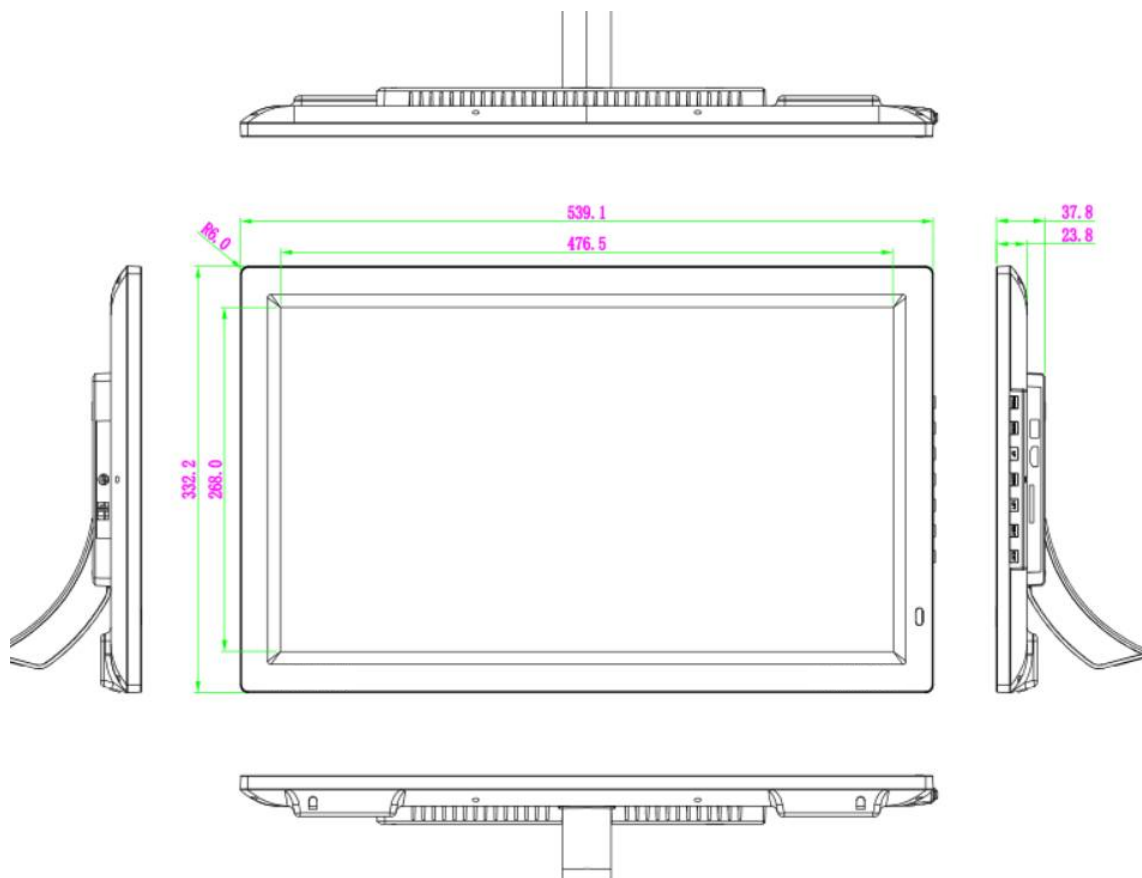

Product Specification

Model No.: P215KDTAB02NS

CPU	Rockchip RK3288, quad-core Cortex-A17, GPU Mali-T764, Up to 1.8G
OS	Android 8.1
RAM	DDR3 2G/(4G optional)
Internal Storage	EMMC 16G (32G/64G Optional), supports NAND FLASH.
Resolution/Aspect Ratio	1920x1080/16:9
Viewing Angle	89/89/89/89
Network Support	With RJ45 port, supports 10/100/1000M Ethernet. Built-in Wifi&BT module, supports Wi-Fi 802.11b/g/n (ac upgradable), BT4.1.
Image rotation	Supports 0°, 90°, 180°, 270° manual / automatic rotation and gravity sensing.
Clock	Built-in battery power supply.
User Interface	USB Host x1, USB OTGx1 TF card, supports up to 32GB HDMI output.
Hardware Keys	5 Buttons (Menu /Vol-/Vol+/Prev/Enter)+Power switch
Stereo Speaker	3Wx2
Brightness	250nits
Contrast	700:1
Lifetime	30000hrs
Audio	MP3,WMA,WAV, APE, FLAC, AAC, OGG,M4A,3GPP
Video	H.264,MPEG2,VP6,VP8,MVC 2160P@24FPS. YouTube online video play, up to 1080P, HTML5, Flash10.1.
Picture	Supports PNG,BMP,JPG
Power Adapter	Input: AC100-240V.50-60HZ Output: DC12V 3A.
Language	Multiple languages.
Wall mount	VESA 100mm
Weight	3.5Kg
Operation Condition	0°C~40°C
Storage Condition	-20°C~55°C

Datasheet - *Permaplay*

Dimension:

Datasheet - *Permaplay*

Datasheet - *Permaplay*

Photos: