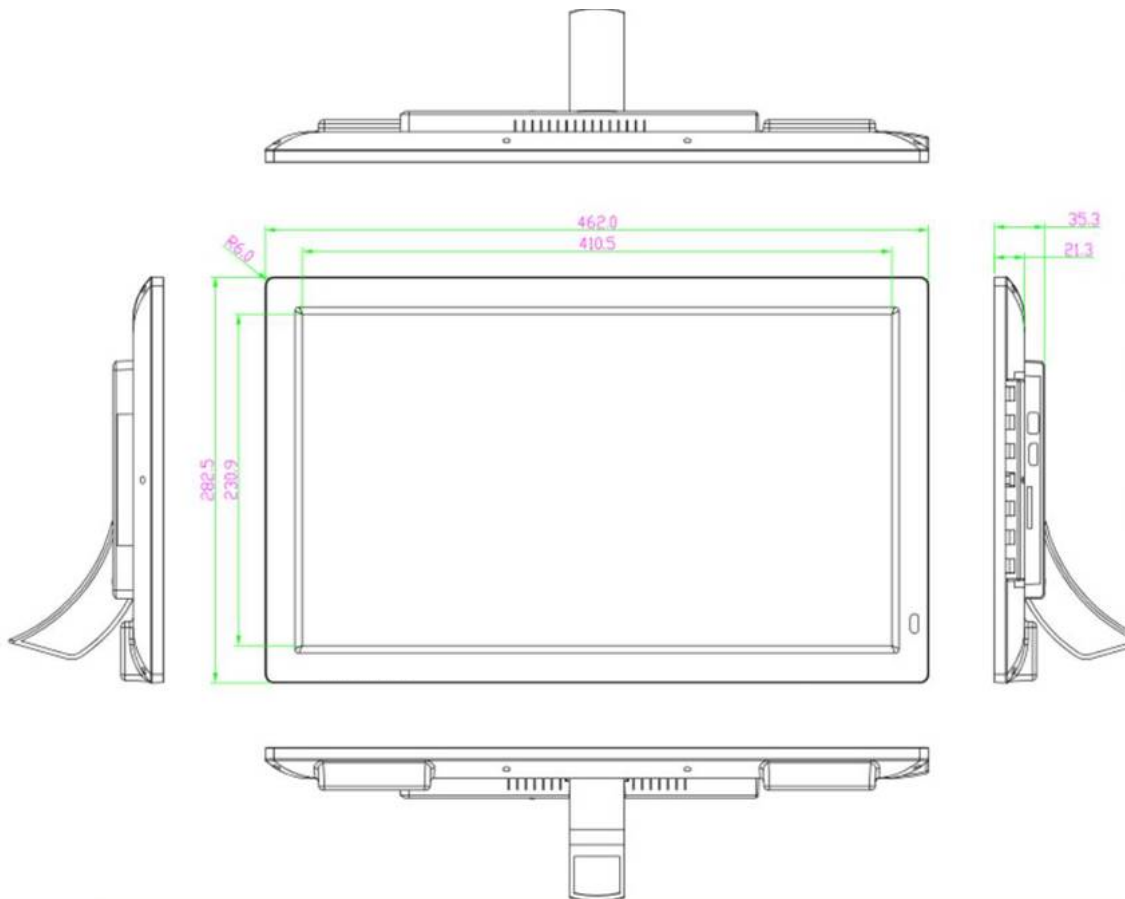

## Product Specification

Model No.: P185KDTAB02NS

CPU	Rockchip RK3288, quad-core Cortex-A17, GPU Mali-T764, Up to 1.8G
OS	Android 6.0.1 / Android 8.1
RAM	DDR3 2G/(4G optional)
Internal Storage	EMMC 16G (32G/64G Optional), supports NAND FLASH.
Resolution/Aspect Ratio	1366x768/16:9
Viewing Angle	85/85/80/80
Network Support	With RJ45 port, supports 10/100/1000M Ethernet. Built-in Wifi&BT module, supports Wi-Fi 802.11b/g/n (ac upgradable), BT4.1.
Image rotation	Supports 0°, 90°, 180°, 270° manual / automatic rotation and gravity sensing.
Clock	Built-in battery power supply.
User Interface	USB Host x1, USB OTGx1 TF card, supports up to 32GB HDMI output.
Hardware Keys	7 Buttons ( Menu /Esc/Vol-/Vol+/Next/Prev/Enter)
Stereo Speaker	3Wx2
Brightness	250nits
Contrast	700:1
Lifetime	30000hrs
Audio	MP3,WMA,WAV, APE, FLAC, AAC, OGG,M4A,3GPP
Video	H.264,MPEG2,VP6,VP8,MVC 2160P@24FPS. YouTube online video play, up to 1080P, HTML5, Flash10.1.
Picture	Supports PNG,BMP,JPG
Power Adapter	Input: AC100-240V.50-60HZ Output: DC12V 3A.
Language	Multiple languages.
Wall mount	VESA 75mm
Weight	3Kg
Operation Condition	0°C~40°C
Storage Condition	-20°C~55°C

## Dimension: