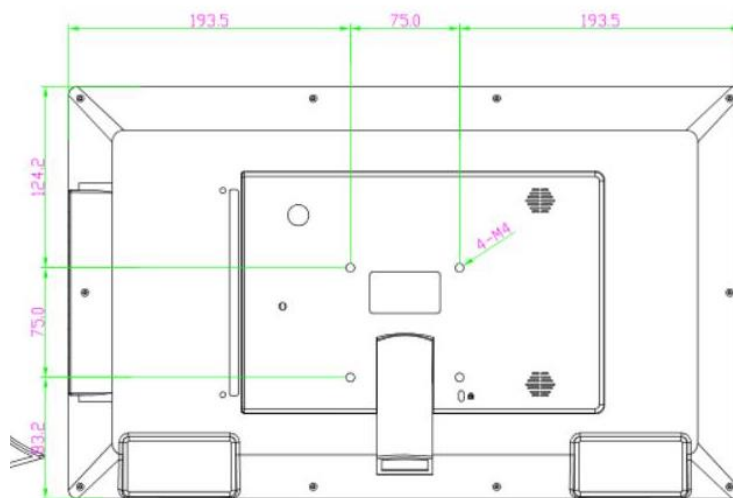

## Product Specification

Model No.: P185KDTAB02NS

CPU	Rockchip RK3288, quad-core Cortex-A17, GPU Mali-T764, Up to 1.8G
OS	Android 6.0.1 / Android 8.1
RAM	DDR3 2G/(4G optional)
Internal Storage	EMMC 16G (32G/64G Optional), supports NAND FLASH.
Resolution/Aspect Ratio	1366x768/16:9
Viewing Angle	85/85/80/80
Network Support	With RJ45 port, supports 10/100/1000M Ethernet. Built-in Wifi&BT module, supports Wi-Fi 802.11b/g/n (ac upgradable), BT4.1.
Image rotation	Supports 0°, 90°, 180°, 270° manual / automatic rotation and gravity sensing.
Clock	Built-in battery power supply.
User Interface	USB Host x1, USB OTGx1 TF card, supports up to 32GB HDMI output.
Hardware Keys	7 Buttons ( Menu /Esc/Vol-/Vol+/Next/Prev/Enter)
Stereo Speaker	3Wx2
Brightness	250nits
Contrast	700:1
Lifetime	30000hrs
Audio	MP3,WMA,WAV, APE, FLAC, AAC, OGG,M4A,3GPP
Video	H.264,MPEG2,VP6,VP8,MVC 2160P@24FPS. YouTube online video play, up to 1080P, HTML5, Flash10.1.
Picture	Supports PNG,BMP,JPG
Power Adapter	Input: AC100-240V.50-60HZ Output: DC12V 3A.
Language	Multiple languages.
Wall mount	VESA 75mm
Weight	3Kg
Operation Condition	0°C~40°C
Storage Condition	-20°C~55°C

## Dimension: