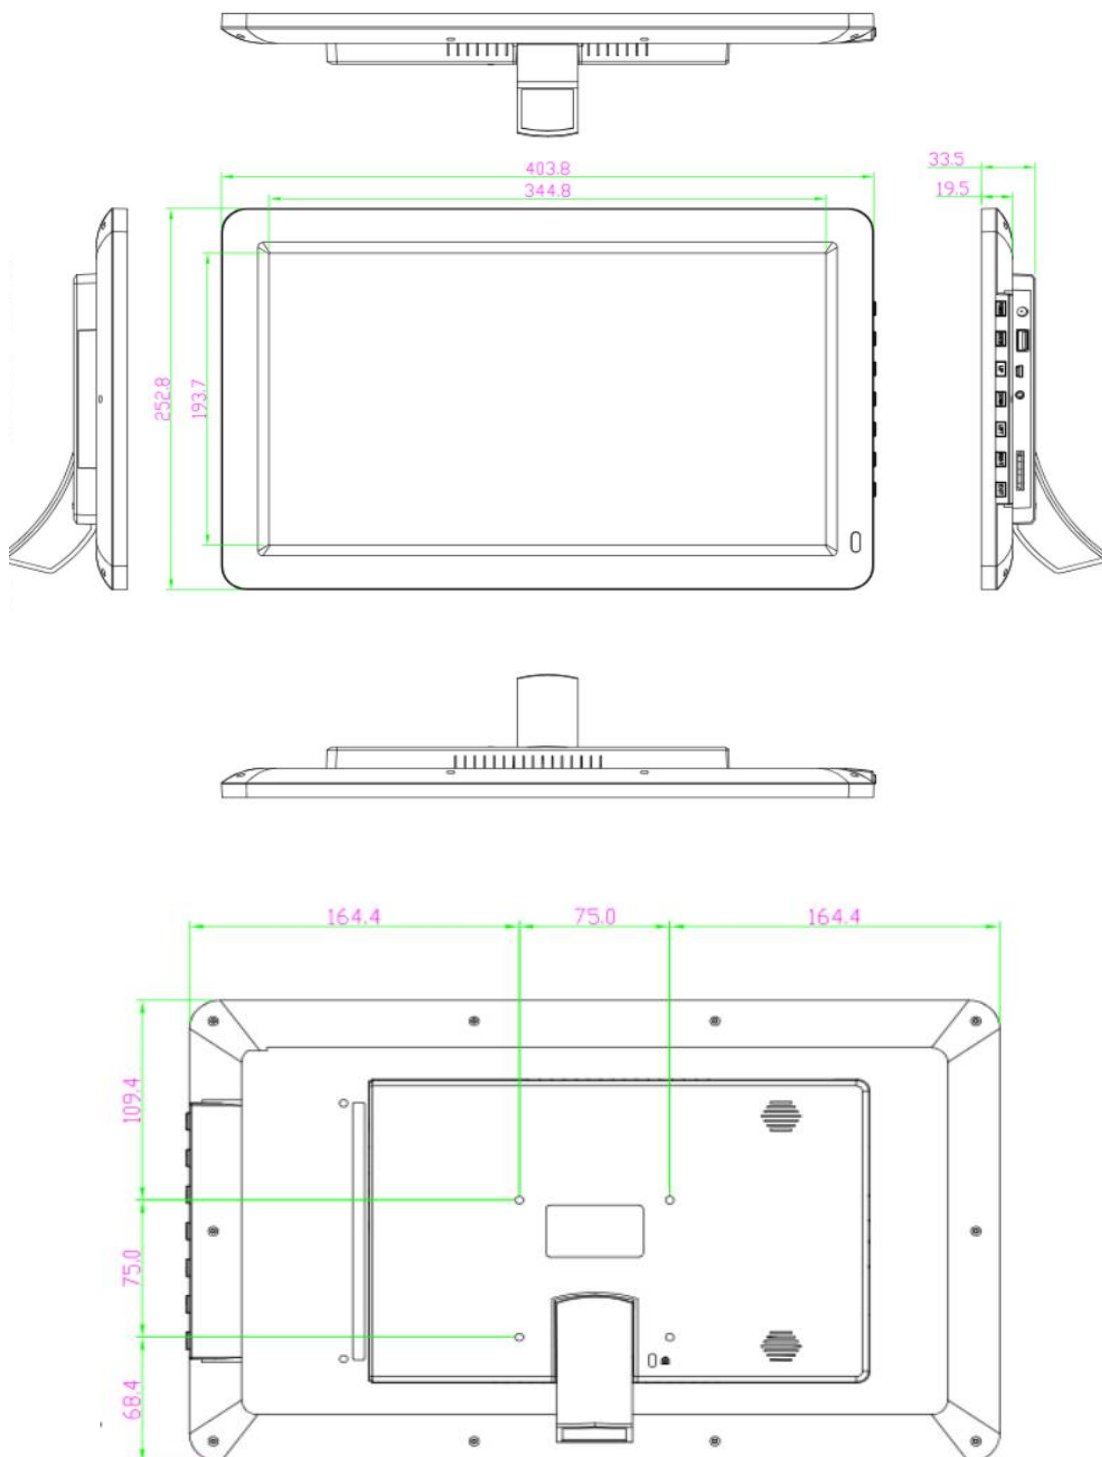

Datasheet - *Permaplay*

Product Specification

Model No.: P16KDTAB02NS

CPU	Rockchip RK3288, quad-core Cortex-A17, GPU Mali-T764, Up to 1.8G
OS	Android 6.0.1 / Android 8.1
RAM	DDR3 2G/(4G optional)
Internal Storage	EMMC 16G (32G/64G Optional), supports NAND FLASH.
Resolution/Aspect Ratio	1920x1080/16:9
Viewing Angle	85/85/85/85
Network Support	With RJ45 port, supports 10/100/1000M Ethernet. Built-in Wifi&BT module, supports Wi-Fi 802.11b/g/n (ac upgradable), BT4.1.
Image rotation	Supports 0°, 90°, 180°, 270° manual / automatic rotation and gravity sensing.
Clock	Built-in battery power supply.
User Interface	USB Host x1, USB OTGx1 TF card, supports up to 32GB HDMI output.
Hardware Keys	7 Buttons (Menu /Esc/Vol-/Vol+/Next/Prev/Enter)
Stereo Speaker	3Wx2
Brightness	250nits
Contrast	700:1
Lifetime	30000hrs
Audio	MP3,WMA,WAV, APE, FLAC, AAC, OGG,M4A,3GPP
Video	H.264,MPEG2,VP6,VP8,MVC 2160P@24FPS. YouTube online video play, up to 1080P, HTML5, Flash10.1.
Picture	Supports PNG,BMP,JPG
Power Adapter	Input: AC100-240V.50-60HZ Output: DC12V 3A.
Language	Multiple languages.
Wall mount	VESA 75mm
Weight	2.2Kg
Operation Condition	0°C~40°C
Storage Condition	-20°C~55°C

Datasheet - *Permaplay*

Dimension:

Datasheet - *Permaplay*

Photos: