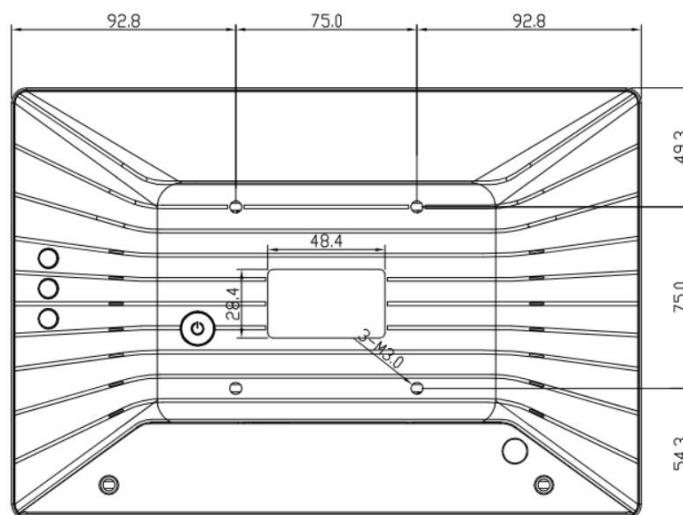

Product Specification

P10KDTAB02NS

CPU	Rockchip RK3288, quad-core Cortex-A17, GPU Mali-T764, Up to 1.8G
OS	Android 8.1
RAM	DDR3 2G/(4G optional)
Internal Storage	EMMC 16G (32G/64G Optional), supports NAND FLASH.
Resolution/Aspect Ratio	1280x800/16:9
Viewing Angle	80/80/80/80
Network Support	With RJ45 port, supports 10/100/1000M Ethernet. Built-in Wifi & BT module, supports Wi-Fi 802.11b/g/n (ac upgradable), BT4.1.
Image rotation	Supports 0°, 90°, 180°, 270° manual / automatic rotation and gravity sensing.
Clock	Built-in battery power supply.
User Interface	USB Host x1, USB OTGx1 TF card, supports up to 32GB HDMI output.
Hardware Keys	3 Buttons (Power/ Vol-/vol+)
Stereo Speaker	1Wx2
Brightness	250nits
Contrast	500:1
Lifetime	30000hrs
Audio	MP3,WMA,WAV, APE, FLAC, AAC, OGG,M4A,3GPP
Video	H.264, MPEG2, VP6, VP8, MVC 2160P@24FPS. YouTube online video play, up to 1080P, HTML5, Flash10.1.
Picture	Supports PNG,BMP,JPG
Power Adapter	Input: AC100-240V.50-60HZ Output: DC5V 2A.
Language	Multiple languages.
Wall mount	VESA 75mm
Weight	0.475Kg
Operation Condition	0°C~40°C
Storage Condition	-20°C~55°C

Datasheet - *Permaplay*

Dimension:

Front/Side View

Back View

Datasheet - *Permaplay*

Photos: