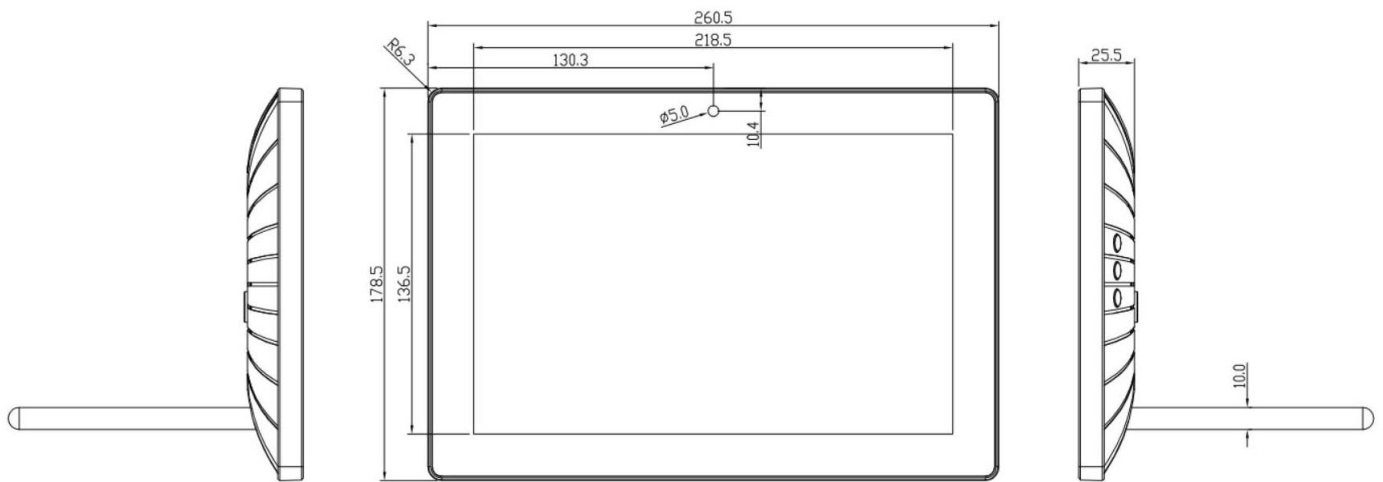

Product Specification

P10KDTAB02NS

CPU	Rockchip RK3288, quad-core Cortex-A17, GPU Mali-T764, Up to 1.8G
OS	Android 8.1
RAM	DDR3 2G/(4G optional)
Internal Storage	EMMC 16G (32G/64G Optional), supports NAND FLASH.
Resolution/Aspect Ratio	1280x800/16:9
Viewing Angle	80/80/80/80
Network Support	With RJ45 port, supports 10/100/1000M Ethernet. Built-in Wifi & BT module, supports Wi-Fi 802.11b/g/n (ac upgradable), BT4.1.
Image rotation	Supports 0°, 90°, 180°, 270° manual / automatic rotation and gravity sensing.
Clock	Built-in battery power supply.
User Interface	USB Host x1, USB OTGx1 TF card, supports up to 32GB HDMI output.
Hardware Keys	3 Buttons (Power/ Vol-/vol+)
Stereo Speaker	1Wx2
Brightness	250nits
Contrast	500:1
Lifetime	30000hrs
Audio	MP3,WMA,WAV, APE, FLAC, AAC, OGG,M4A,3GPP
Video	H.264, MPEG2, VP6, VP8, MVC 2160P@24FPS. YouTube online video play, up to 1080P, HTML5, Flash10.1.
Picture	Supports PNG,BMP,JPG
Power Adapter	Input: AC100-240V.50-60HZ Output: DC5V 2A.
Language	Multiple languages.
Wall mount	VESA 75mm
Weight	0.475Kg
Operation Condition	0°C~40°C
Storage Condition	-20°C~55°C

Datasheet - *Permaplay*

Dimension:

Front/Side View

Back View

Datasheet - *Permaplay*

Photos: