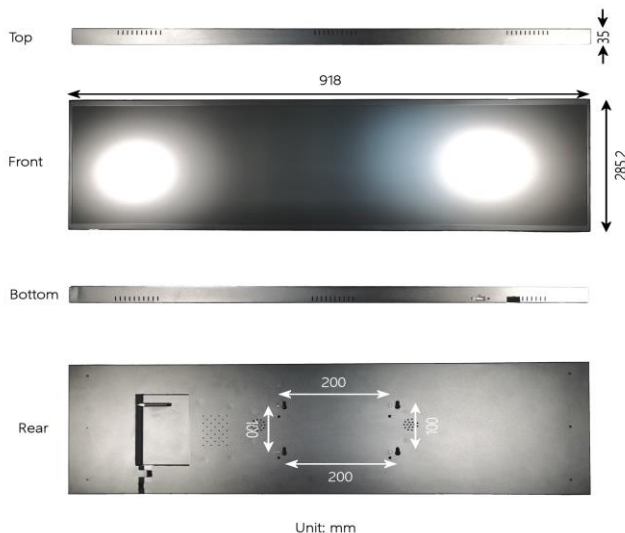

Drawing

Subject to change without prior notice

Permaplay Media Solutions GmbH - Aschmattstr. 8 - 76532 Baden-Baden
Tel.: +49(0)7221 702222-0 - Fax: +49(0)7221 702222-9 - info@permaplay.de - www.permaplay.de