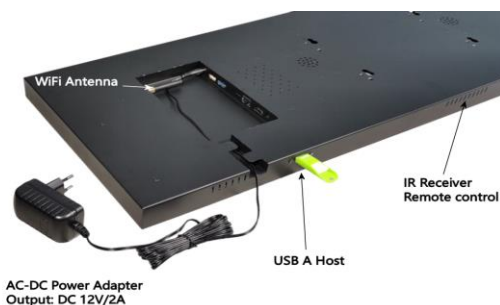

Drawing

Subject to change without prior notice

Permaplay Media Solutions GmbH - Aschmattstr. 8 - 76532 Baden-Baden
Tel.: +49(0)7221 702222-0 - Fax: +49(0)7221 702222-9 - info@permaplay.de - www.permaplay.de