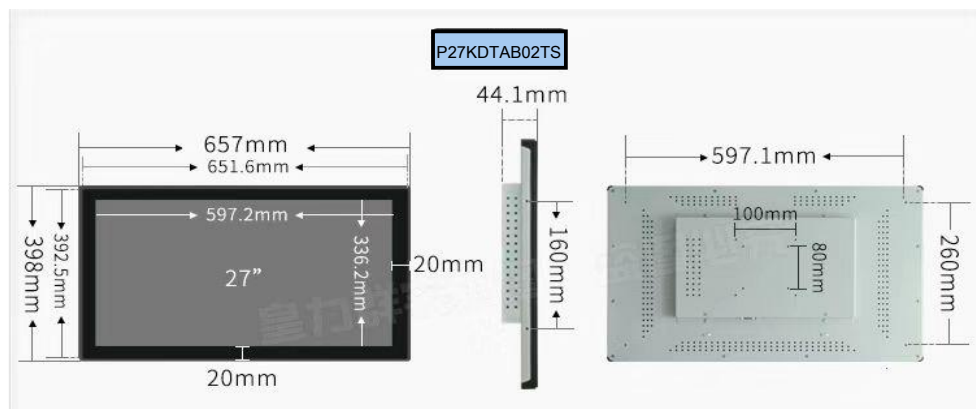

### P27KDTAB02TS

Drawing Dimension:

<b>System</b>	CPU	RK3288(ARM Cortex-A9,1.6G)
	RAM	2GB
	Hard Disk	16GB
	Operation system	Android system 8.1
<b>Display</b>	Touch Screen	G+G Touch Screen
	Panel	LG 27" HD LED backlight
	Resolution	1920*1080
	Viewing angles	89/89(H),89/89(V)
	Contrast ratio	3000
<b>Network</b>	Luminance	300cdm2
	Aspect Ratio	,16:9
	WiFi	802.11b/g/n
	4G	Yes
<b>Interface</b>	Ethernet	10M/100M Ethernet
	Auto Play APK	POS Player apk with USB auto-update
	Card slot	SD,Support up to 32GB
	USB Device	Mini USB OTG
	USB Hostx3	USB Host 2.0
<b>Media plays</b>	Power Jack	DC power input
	RJ45	Ethernet
	HDMI	HDMI Output
	Video format	MPEG-1,MPEG-2,MPEG-4,H.263,H.264,RV etc.,support up to 1080p
	Audio format	MP3/WMA/AAC etc.
<b>Others</b>	Photo	jpeg
	Power consumption	50W
	Wall mounting	VESA, 100x100mm
	Speaker	2*8W
<b>Accessories</b>	Material	Metal+Temperglass(front)
	Language	Multi-language
	Application	MSN/Skype/Facebook/Twitter/Youtube/E-mail/google map etc
	Power Supply	110V-240V
	User manual	
	Power cable	
	Wall Mounted Bracket	