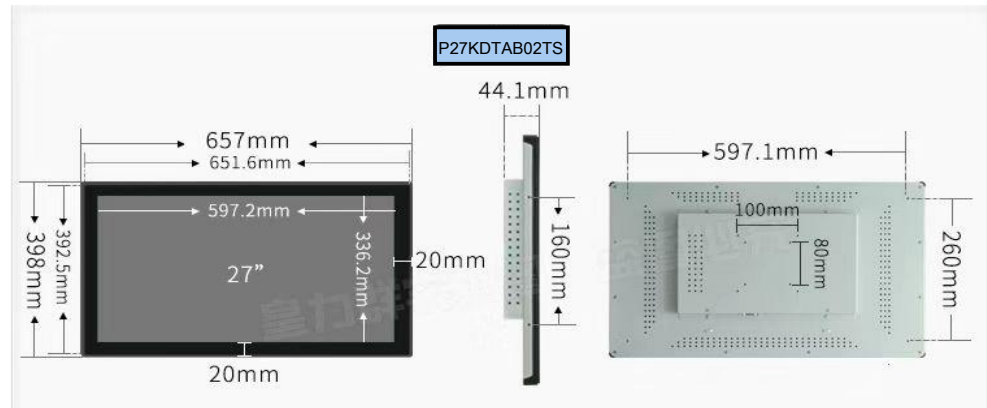

Datasheet - *Permaplay*

PRODUCT INFORMATION SHEET

P27KDTAB02TS

Drawing Dimension:

System	CPU	RK3288(ARM Cortex-A9,1.6G)
	RAM	2GB
	Hard Disk	16GB
	Operation system	Android system 6.0
Display	Touch Screen	G+G Touch Screen
	Panel	LG 27" HD LED backlight
	Resolution	1920*1080
	Viewing angles	89/89(H),89/89(V)
	Contrast ratio	3000
Network	Luminance	300cdm2
	Aspect Ratio	,16:9
	WiFi	802.11b/g/n
	4G	Yes
Interface	Ethernet	10M/100M Ethernet
	Auto Play APK	POS Player apk with USB auto-update
	Card slot	SD,Support up to 32GB
	USB Device	Mini USB OTG
	USB Hostx3	USB Host 2.0
Media plays	Power Jack	DC power input
	RJ45	Ethernet
	HDMI	HDMI Output
	Video format	MPEG-1,MPEG-2,MPEG-4,H.263,H.264,RV etc.,support up to 1080p
	Audio format	MP3/WMA/AAC etc.
Others	Photo	jpeg
	Power consumption	50W
	Wall mounting	VESA, 100x100mm
	Speaker	2*8W
Accessories	Material	Metal+Temperglass(front)
	Language	Multi-language
	Application	MSN/Skype/Facebook/Twitter/Youtube/E-mail/google map etc
	Power Supply	110V-240V
	User manual	
	Power cable	
	Wall Mounted Bracket	