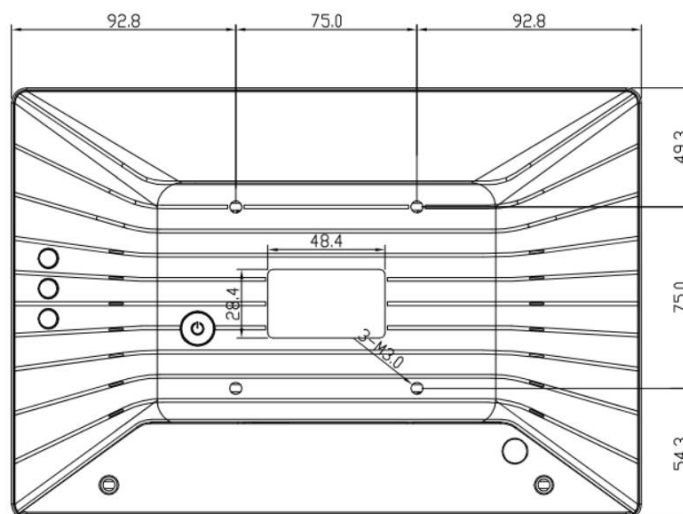

Model No.: P10KDTAB020TS

Product Specification

CPU	Rockchip RK3288, quad-core Cortex-A17, GPU Mail-T764 Frequency 1.8G
Resolution	1280 x 800
RAM	DDR3 2G default/4G (optional)
Internal Storage	EMMC 16GB default/or 32G (optional), supports NAND FLASH.
Touch panel	10-Points capacitive touch panel.
Network Support	With RJ45 port, supports 10/100/1000M Ethernet. Built-in Wifi & BT module, supports Wi-Fi 802.11b/g/n/ac , BT4.0.
Image rotation	Supports 0°, 90°, 180°, 270° manual / automatic rotation and gravity sensing.
Clock	Built-in battery power supply.
Interface Devices	TF-card, supports up to 32GB, HDMI 2.0 Output Extended 3 serial ports supports for external devices connected to the module.(NFC module, printer, card reader, etc.)
Audio	MP3,WMA,WAV, APE, FLAC, AAC, OGG,M4A,3GPP
Video	H.264, MPEG2, VP6, VP8, MVC 2160P@24FPS. YouTube online video play, up to 1080P, HTML5, Flash10.1.
Picture	Supports PNG,BMP,JPG, automatic rotation
Power Adapter	Input: AC100-240V.50-60HZ Output: DC12V 3A.
Operation System	Google Android 8.1
Language	Multiple languages.

Dimension:

Front/Side View

Back View

Photos: