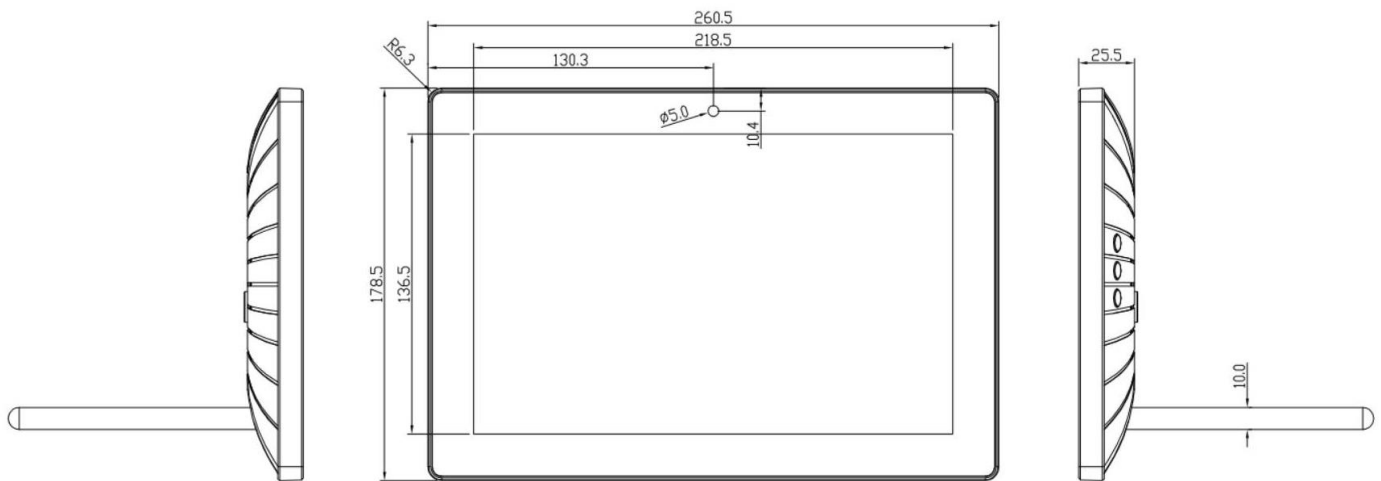

Model No.: P10KDTAB020TS

Product Specification

CPU	Rockchip RK3288, quad-core Cortex-A17, GPU Mail-T764 Frequency 1.8G
Resolution	1280 x 800
RAM	DDR3 2G default/4G (optional)
Internal Storage	EMMC 16GB default/or 32G (optional), supports NAND FLASH.
Touch panel	10-Points capacitive touch panel.
Network Support	With RJ45 port, supports 10/100/1000M Ethernet. Built-in Wifi & BT module, supports Wi-Fi 802.11b/g/n/ac , BT4.0.
Image rotation	Supports 0°, 90°, 180°, 270° manual / automatic rotation and gravity sensing.
Clock	Built-in battery power supply.
Interface Devices	TF-card, supports up to 32GB, HDMI 2.0 Output Extended 3 serial ports supports for external devices connected to the module.(NFC module, printer, card reader, etc.)
Audio	MP3,WMA,WAV, APE, FLAC, AAC, OGG,M4A,3GPP
Video	H.264, MPEG2, VP6, VP8, MVC 2160P@24FPS. YouTube online video play, up to 1080P, HTML5, Flash10.1.
Picture	Supports PNG,BMP,JPG, automatic rotation
Power Adapter	Input: AC100-240V.50-60HZ Output: DC12V 3A.
Operation System	Google Android 8.1
Language	Multiple languages.

Dimension:

Front/Side View

Back View

Photos: