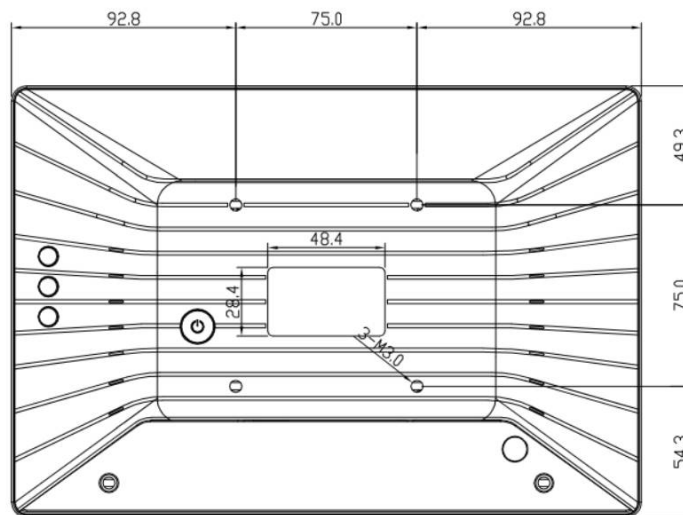

Model No.: P10KDTAB020TS

Product Specification

CPU	Rockchip RK3288, quad-core Cortex-A17, GPU Mail-T764
Frequency	Up to 1.8G
RAM	DDR3 2G default/4G (upgradable)
Internal Storage	EMMC 16GB default/or 32G (upgradable), supports NAND FLASH.
Touch panel	Multi-point optical touch.
Network Support	With RJ45 port, supports 10/100/1000M Ethernet. Built-in Wifi & BT module, supports Wi-Fi 802.11b/g/n (ac upgradable), BT4.0.
Image rotation	Supports 0°, 90°, 180°, 270° manual / automatic rotation and gravity sensing.
Clock	Built-in battery power supply.
Interface Devices	SD-card, supports up to 32GB Mini USB x1, Built-in interface USB Host x2
Audio	MP3,WMA,WAV, APE, FLAC, AAC, OGG,M4A,3GPP
Video	H.264, MPEG2, VP6, VP8, MVC 2160P@24FPS. YouTube online video play, up to 1080P, HTML5, Flash10.1.
Picture	Supports PNG,BMP,JPG
Power Adapter	Input: AC100-240V.50-60HZ Output: DC12V 3A.
Operation System	Google Android 6.0
Language	Multiple languages.
System Management	Supports OTA remote upgrade, disk upgrade Open root privileges Customizable local or remote server management system. Supports multiple serial devices, USB devices, IO control devices

Dimension:

Front/Side View

Back View

Photos: