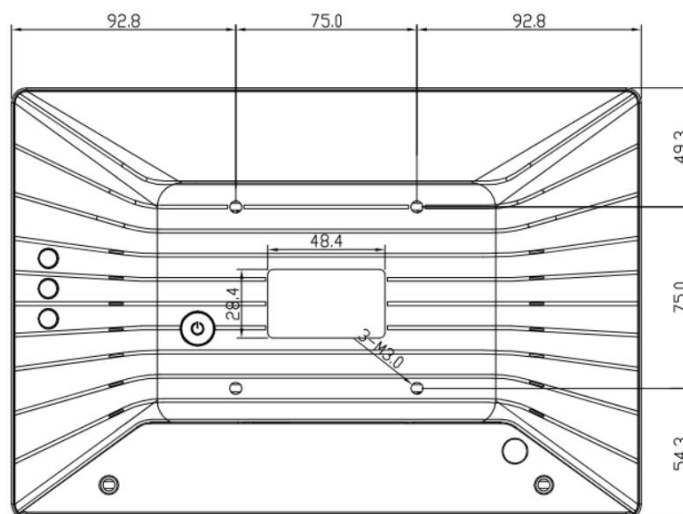

Model No.: P10KDTAB020TS

Product Specification

CPU	RK3566,64bit Cortex-A55 + GPU Mail-G52,Up to 1.8G
Resolution	1280 x 800 10,1" Panel
RAM	DDR3 2G default/4G (optional)
Internal Storage	EMMC 16GB default/or 32G (optional), supports NAND FLASH.
Touch panel	10-Points capacitive touch panel.
Network Support	With RJ45 port, supports 10/100/1000M Ethernet. Built-in Wifi & BT module, supports Wi-Fi 802.11b/g/n /ac , BT4.0.
Image rotation	Supports 0°, 90°, 180°, 270° manual / automatic rotation and gravity sensing.
Clock	Built-in battery power supply.
Interface Devices	TF-card, supports up to 32GB, HDMI 2.0 Output Extended 3 serial ports supports for external devices connected to the module.(NFC module, printer, card reader, etc.)
Audio	MP3,WMA,WAV, APE, FLAC, AAC, OGG,M4A,3GPP
Video	H.264, MPEG2, VP6, VP8, MVC 2160P@24FPS. YouTube online video play, up to 1080P, HTML5, Flash10.1.
Picture	Supports PNG,BMP,JPG, automatic rotation
Power Adapter	Input: AC100-240V.50-60HZ Output: DC12V 3A.
Operation System	Google Android 11.0
Display	Brightness: 250nits, Contrast: 500:1, Viewing angle: 80/80/80/80

Dimension:

Front/Side View

Back View

Photos: