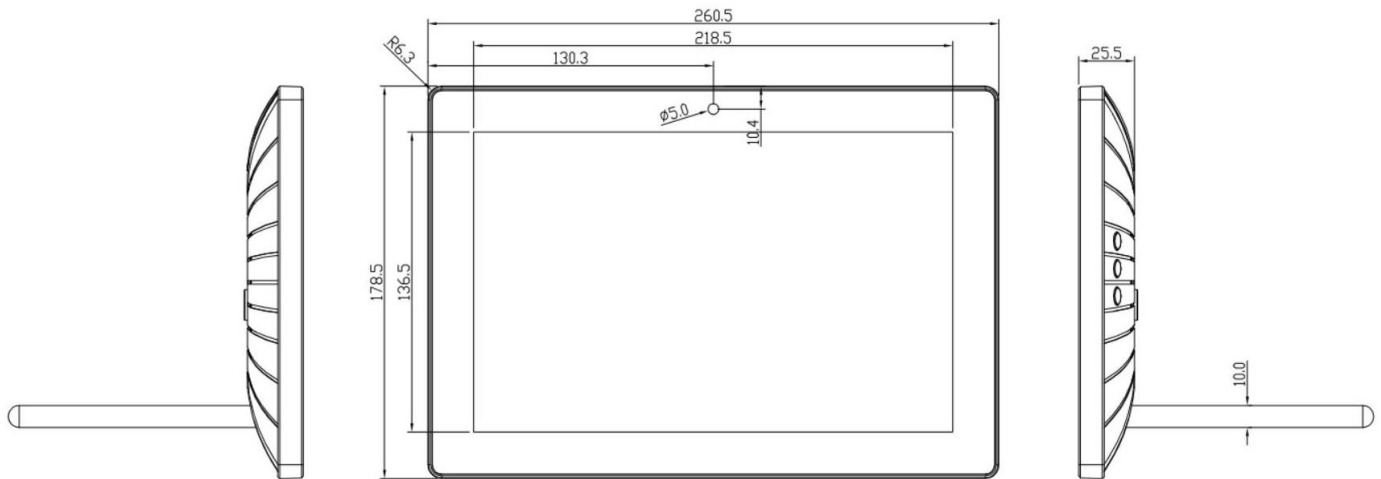

Model No.: P10KDTAB020TS

Product Specification

CPU	Rockchip RK3288, quad-core Cortex-A17, GPU Mail-T764
Frequency	Up to 1.8G
RAM	DDR3 2G default/4G (upgradable)
Internal Storage	EMMC 16GB default/or 32G (upgradable), supports NAND FLASH.
Touch panel	Multi-point optical touch.
Network Support	With RJ45 port, supports 10/100/1000M Ethernet. Built-in Wifi & BT module, supports Wi-Fi 802.11b/g/n (ac upgradable), BT4.0.
Image rotation	Supports 0°, 90°, 180°, 270° manual / automatic rotation and gravity sensing.
Clock	Built-in battery power supply.
Interface Devices	SD-card, supports up to 32GB Mini USB x1, Built-in interface USB Host x2
Audio	MP3,WMA,WAV, APE, FLAC, AAC, OGG,M4A,3GPP
Video	H.264, MPEG2, VP6, VP8, MVC 2160P@24FPS. YouTube online video play, up to 1080P, HTML5, Flash10.1.
Picture	Supports PNG,BMP,JPG
Power Adapter	Input: AC100-240V.50-60HZ Output: DC12V 3A.
Operation System	Google Android 6.0
Language	Multiple languages.
System Management	Supports OTA remote upgrade, disk upgrade Open root privileges Customizable local or remote server management system. Supports multiple serial devices, USB devices, IO control devices

Dimension:

Front/Side View

Back View

Photos: