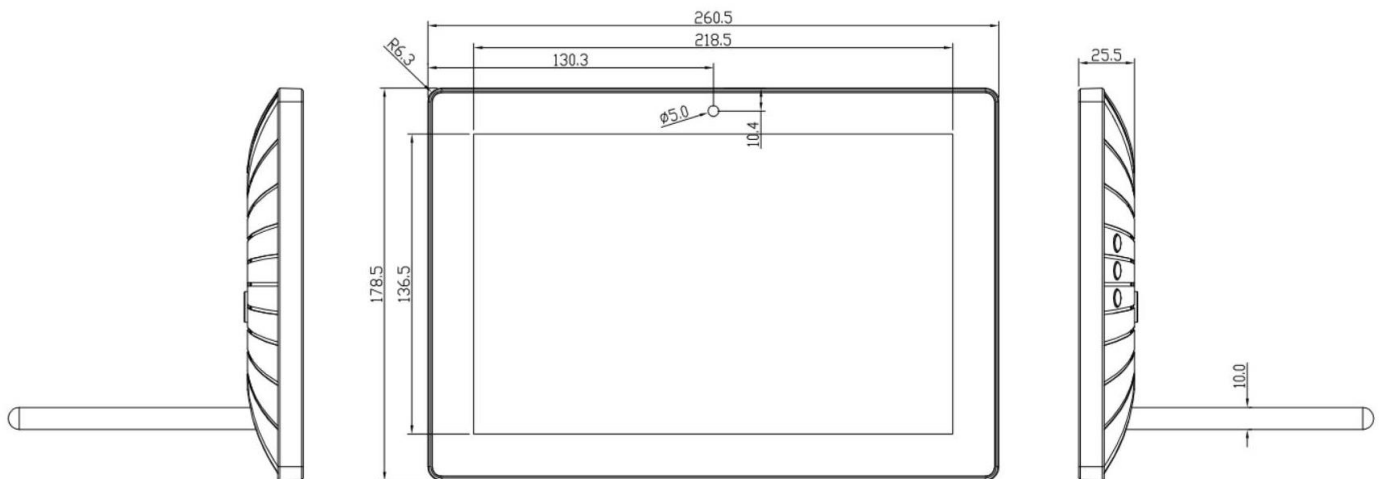

Model No.: P10KDTAB020TS

Product Specification

CPU	RK3566,64bit Cortex-A55 + GPU Mail-G52,Up to 1.8G
Resolution	1280 x 800 10,1" Panel
RAM	DDR3 2G default/4G (optional)
Internal Storage	EMMC 16GB default/or 32G (optional), supports NAND FLASH.
Touch panel	10-Points capacitive touch panel.
Network Support	With RJ45 port, supports 10/100/1000M Ethernet. Built-in Wifi & BT module, supports Wi-Fi 802.11b/g/n /ac , BT4.0.
Image rotation	Supports 0°, 90°, 180°, 270° manual / automatic rotation and gravity sensing.
Clock	Built-in battery power supply.
Interface Devices	TF-card, supports up to 32GB, HDMI 2.0 Output Extended 3 serial ports supports for external devices connected to the module.(NFC module, printer, card reader, etc.)
Audio	MP3,WMA,WAV, APE, FLAC, AAC, OGG,M4A,3GPP
Video	H.264, MPEG2, VP6, VP8, MVC 2160P@24FPS. YouTube online video play, up to 1080P, HTML5, Flash10.1.
Picture	Supports PNG,BMP,JPG, automatic rotation
Power Adapter	Input: AC100-240V.50-60HZ Output: DC12V 3A.
Operation System	Google Android 11.0
Display	Brightness: 250nits, Contrast: 500:1, Viewing angle: 80/80/80/80

Dimension:

Front/Side View

Back View

Photos: