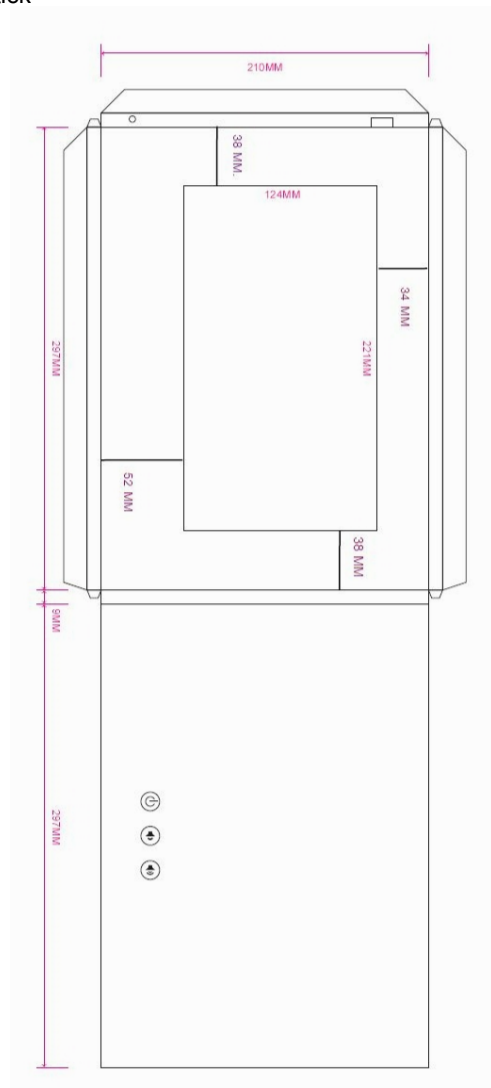

Functions:

Autoplay after power supply , USB Update

Subject to change without prior notice

Permaplay Media Solutions GmbH

Aschmattstraße 8
D-76532 Baden-Baden
+49 (0) 7221 70 22 220
+49 (0) 7221 70 22 229 (Fax.)
info@permaplay.de
www.permaplay.de