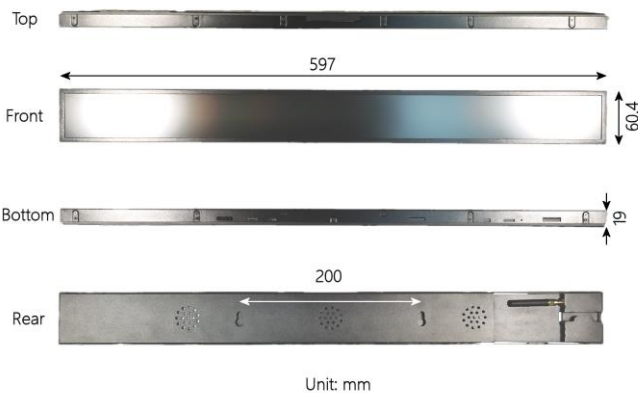

Drawing

Subject to change without prior notice