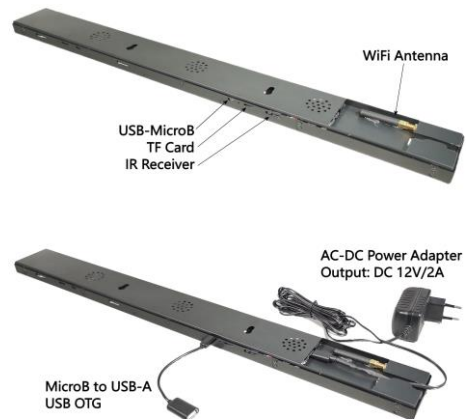

Drawing

Subject to change without prior notice