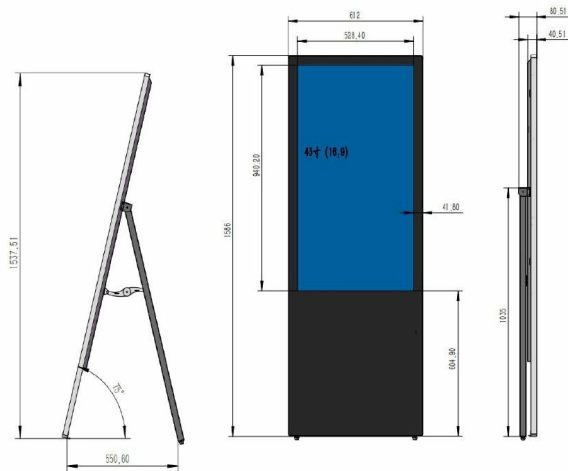

## P43KD02FSPANDW

P43KD02FSPANDW is a foldable advertising floor display with built-in multimedia android board and POS features  
Data are stored internal and content can be updated via USB Stick.

### Specifications:

Screen:	43" HD LCD
Resolution:	1080 x 1920
Aspect:	9:16
Contrast:	3000:1
Motion sensor	no
Function:	1080p HD Video
Brightness:	300 cd/m <sup>2</sup>
Audio:	Stereo 2x8W
Storage:	8GB HDD
Housing:	Metal / Glas
Formats:	JPG, BMP, GIF, Audio MP3, WMA, AAC, Video MPEG 1, 2, 4, AVI, H.264@1080p
Dimensions	1586 x 612 x 40,5 mm
Weight:	31 kg Net / 41 kg Gross
Lifetime:	20.000 Std.
HDMI:	Output