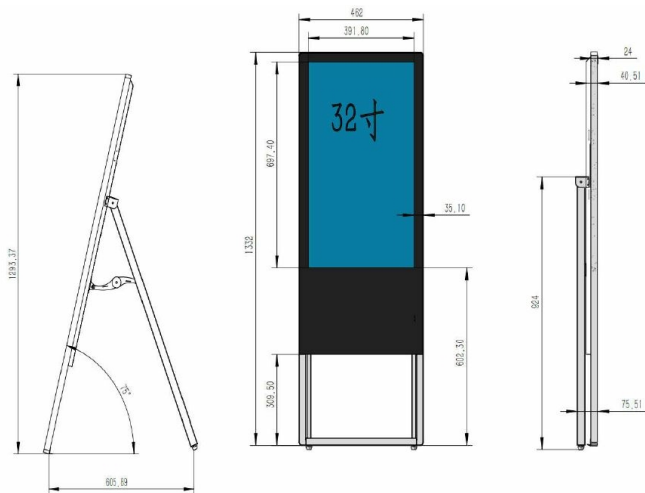

## P32KD02FSPANDW

P32KD02FSPANDW is a foldable advertising floor display with built-in multimedia android board and POS features. Data are stored internal and content can be updated via USB Stick.

### Specifications:

Screen:	32" HD LCD
Resolution:	1080 x 1920
Aspect:	9:16
Contrast:	3000:1
Motion sensor	no
Function:	1080p HD Video
Brightness:	300 cd/m <sup>2</sup>
Audio:	Stereo 2x8W
Storage:	8GB HDD
Housing:	Metal / Glas
Formats:	JPG, BMP, GIF, Audio MP3, WMA, AAC, Video MPEG 1, 2, 4, AVI, H.264@1080p
Dimensions	1332 x 462 x 40,5 mm
Lifetime:	20.000 Std.