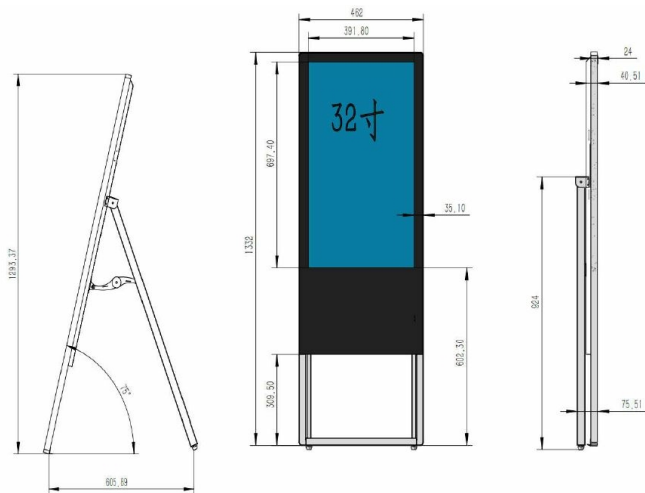

P32KD02FSPANDW

P32KD02FSPANDW is a foldable advertising floor display with built-in multimedia android board and POS features. Data are stored internal and content can be updated via USB Stick.

Specifications:

Screen:	32" HD LCD
Resolution:	1080 x 1920
Aspect:	9:16
Contrast:	3000:1
Motion sensor	no
Function:	1080p HD Video
Brightness:	300 cd/m ²
Audio:	Stereo 2x8W
Storage:	8GB HDD
Housing:	Metal / Glas
Formats:	JPG, BMP, GIF, Audio MP3, WMA, AAC, Video MPEG 1, 2, 4, AVI, H.264@1080p
Dimensions	1332 x 462 x 40,5 mm
Lifetime:	20.000 Std.
HDMI:	Output