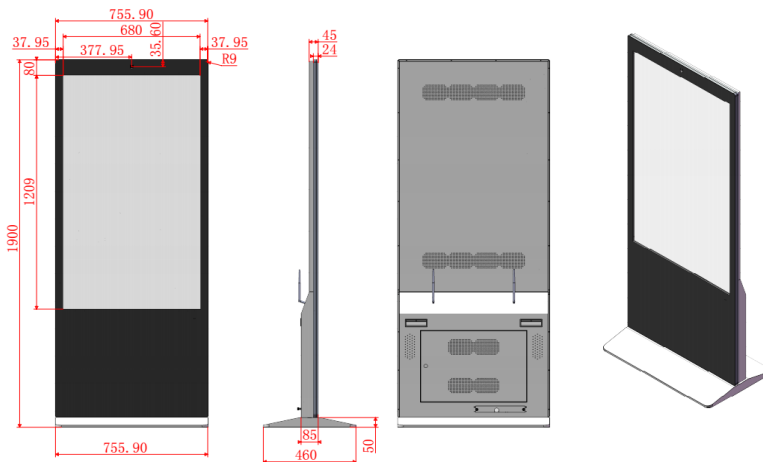

Datasheet - *Permaplay*

P55KDTAB01TSFS

System	CPU	RK3288(ARM Cortex-A9,1.6G)
	RAM	2GB
	Internal memory	16GB
	Operation system	Android 8.1
	Touch	Capacitive Touch screen G+G
Display	Panel	55"LCD full HD screen,LED backlight
	Resolution	1920*1080
	Viewing angles	89/89(H),89/89(V)
	Contrast ratio	5000: 1
	Luminance	450cdm2
	Aspect Ratio	16:9
Network	WiFi	802.11b/g/n
	Blue Tooth	4.0
	Ethernet	10M/100M Ethernet
	RJ 45	RJ45 port, 10/100/1000M Ethernet
Interface	Card slot	TF,Support up to 32GB
	USB Device	Mini USB OTG
	USB Hostx3	USB Host 2.0
	Power Jack	DC power input
	HDMI	HDMI Output optional
	Media plays	Video format
Audio format		MP3/WMA/AAC etc.
Photo		jpeg
Others	Power consumption	50W
	Floor Stand	YES
	Speaker	2*8W
	Language	Multi-language
	Application	MSN/Skype/Facebook/Twitter/Youtube/E-mail/google map etc
	Power	Built-in Power board
Accessories		AC cable