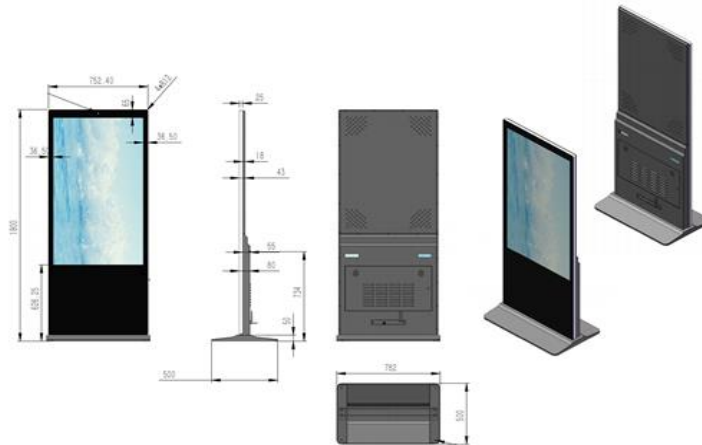

# Datenblatt - *Permaplay*

P55KD02FS

<b>Display</b>	Panel	55" Full HD panel, LED backlight
	Resolution	1920*1080
	Contrast ratio	1000
	Luminance	350cdm2
	Viewing angles	85/85(H), 85/85(V)
	Aspect Ratio	16:9
<b>Interface</b>	Card slot	SD
	HDMI	HDMI input
	USB Host	USB Host 2.0
<b>Sound System</b>	Speaker	Built-in speaker 5Wx2
<b>VIDEO</b>	VIDEO format	MPEG2, MPEG4, H.264, RM, RMVB, MPG, MOV, AVI, MKV, TS etc. Support 1920*1080p
<b>AUDIO</b>	Audio format	MP3, AAC
<b>PHOTO</b>	PHOTO	JPEG, BMP
<b>OSD</b>	Other	Automatic slide show playback
	OSD Language	Multi OSD language
<b>Other function</b>	Stand	Floor Stand
	Remote control	Full function remote control
	Auto copy	Auto copy from USB to SD card
	Auto play	Auto playback and loop function for video files
	Power	110V-240V
<b>Others</b>	Accessories	User manual
		Power cable
	Color	black/silver/golden

## Product Measurement, mm

Unit (Without packaging)		
L	W	H
752.4	500	1900