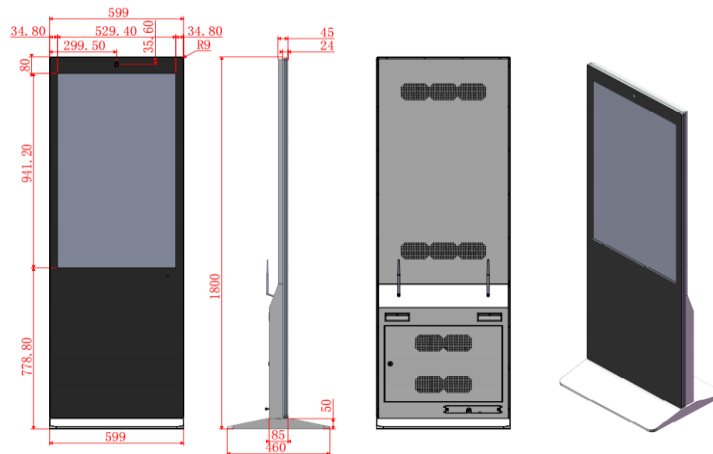

# Datasheet - *Permaplay*

P43KDTAB01TSFS

<b>System</b>	CPU	RK3288(ARM Cortex-A9,1.6G)
	RAM	2GB
	Internal memory	16GB
	Operation system	Android 6.1
	Touch	Capacitive Touch screen G+G
<b>Display</b>	Panel	43"LCD full HD screen,LED backlight
	Resolution	1920*1080
	Viewing angles	89/89(H),89/89(V)
	Contrast ratio	5000: 1
	Luminance	450cdm2
	Aspect Ratio	16:9
<b>Network</b>	WiFi	802.11b/g/n
	Blue Tooth	4.0
	Ethernet	10M/100M Ethernet
	RJ 45	RJ45 port, 10/100/1000M Ethernet
<b>Interface</b>	Card slot	TF,Support up to 32GB
	USB Device	Mini USB OTG
	USB Hostx3	USB Host 2.0
	Power Jack	DC power input
	HDMI	HDMI Output optional
	Video format	MPEG-1,MPEG-2,MPEG-4,H.263,H.264,RV etc.,support up to 1080p
<b>Media plays</b>	Audio format	MP3/WMA/AAC etc.
	Photo	jpeg
<b>Others</b>	Power consumption	50W
	Floor Stand	YES
	Speaker	2*8W
	Language	Multi-language
	Application	MSN/Skype/Facebook/Twitter/Youtube/E-mail/google map etc
<b>Accessories</b>	Power	Built-in Power board
		AC cable