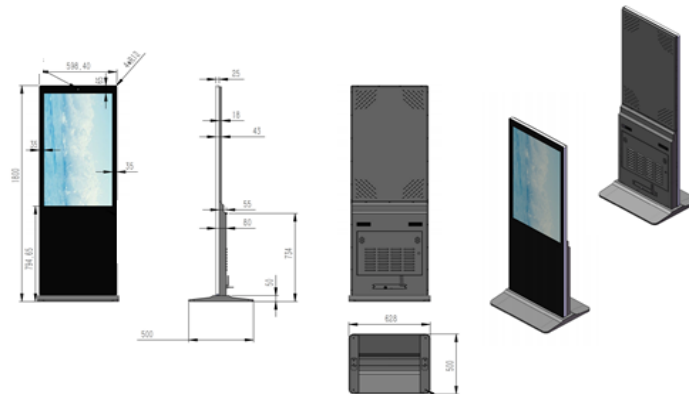

Datasheet - *Permaplay*

P43KD02FS

Display	Panel	43" Full HD panel, LED backlight
	Resolution	1920*1080
	Contrast ratio	1000
	Luminance	400cdm2
	Viewing angles	85/85(H), 85/85(V)
	Aspect Ratio	16:9
Interface	Card slot	SD
	HDMI	HDMI input
	USB Host	USB Host 2.0
Sound System	Speaker	Built-in speaker 5Wx2
VIDEO	VIDEO format	MPEG2, MPEG4, H.264, RM, RMVB, MPG, MOV, AVI, MKV, TS etc. Support 1920*1080p
AUDIO	Audio format	MP3, AAC
PHOTO	PHOTO	JPEG, BMP
OSD	Other	Automatic slide show playback
	OSD Language	Multi OSD language
Other function	Stand	Floor Stand
	Remote control	Full function remote control
	Auto copy	Auto copy from USB to SD card
	Auto play	Auto playback and loop function for video files
	Power	110V-240V
Others	Accessories	User manual
		Power cable
	Color	black/silver/golden