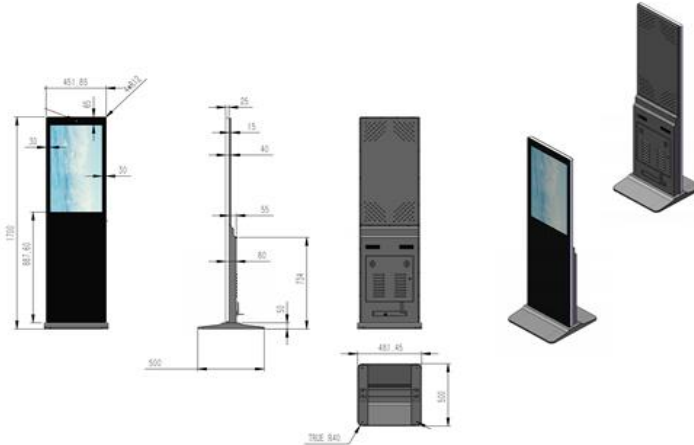

Datasheet - *Permaplay*

P32KD02FS

Display	Panel	32" Full HD panel, LED backlight
	Resolution	1920*1080
	Contrast ratio	1000
	Luminance	350cdm2
	Viewing angles	85/85(H), 85/85(V)
	Aspect Ratio	16:9
Interface	Card slot	SD
	HDMI	HDMI input
	USB Host	USB Host 2.0
Sound System	Speaker	Built-in speaker 5Wx2
VIDEO	VIDEO format	MPEG2, MPEG4, H.264, RM, RMVB, MPG, MOV, AVI, MKV, TS etc. Support 1920*1080p
AUDIO	Audio format	MP3, AAC
PHOTO	PHOTO	JPEG, BMP
	Other	Automatic slide show playback
OSD	OSD Language	Multi OSD language
	Stand	Floor Stand
Other function	Remote control	Full function remote control
	Auto copy	Auto copy from USB to SD card
	Auto play	Auto playback and loop function for video files
	Power	110V-240V
Others	Accessories	User manual
		Power cable
	Color	black/silver/golden

Product Measurement, mm

Unit (Without packaging)		
L	W	H
452	500	1700
Net(kg)		

Permaplay Media Solutions GmbH

 Aschmattstraße 8
 D-76532 Baden-Baden
 +49 (0) 7221 70 22 220
 +49 (0) 7221 70 22 229 (Fax.)
 info@permaplay.de
www.permaplay.de