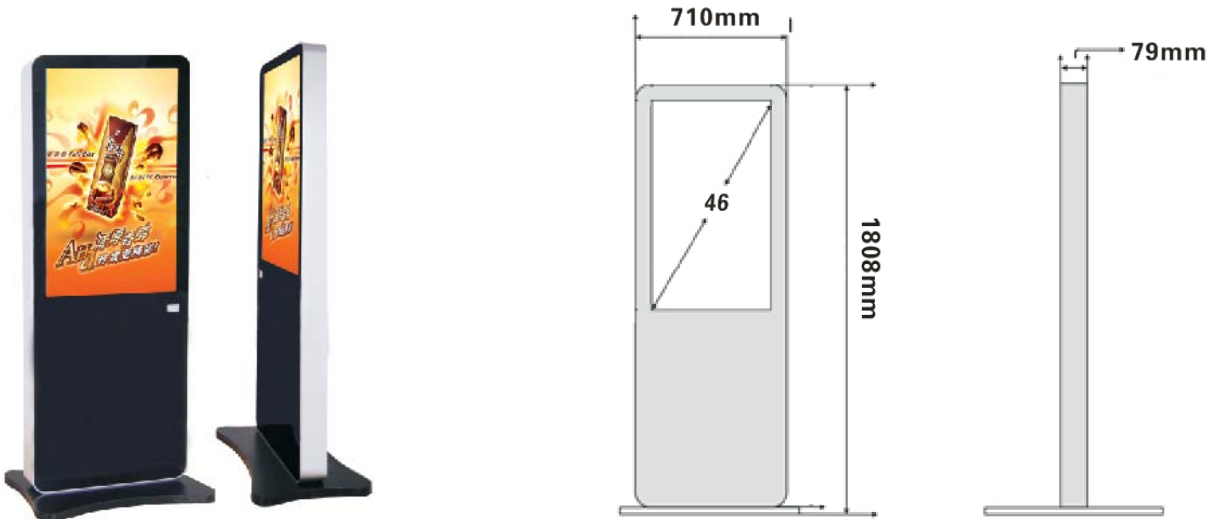

Permaplay Media Solutions GmbH

Operation Condition	0°C~50°C
Storage Condition	-20°C~60°C
Power	
Power	AC 90V~240V 50/60Hz

Subject to change without prior notice